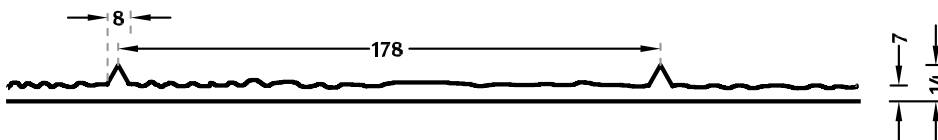

## RECKLI 2/82 COLORADO

A vertically running wood pattern with clear signs of the tree-rings. The joint width is 8 millimeters.

### DIMENSIONS

Uses	Dimensions (mm)	Order Number
100	▲ 3000 x ▶ 1070	C 2082
50	-	-
10	-	-

100-timer formliners are supplied in an individual dimension within the maximum indicated dimensions.

The specified widths of the 10-timer and 50-timer formliners are a fixed dimension and ensure the continuity of the structure in the case of linear patterns. The longitudinal direction of the pattern is variable and can be ordered from 1 m up to the maximum dimension in 50 cm steps.