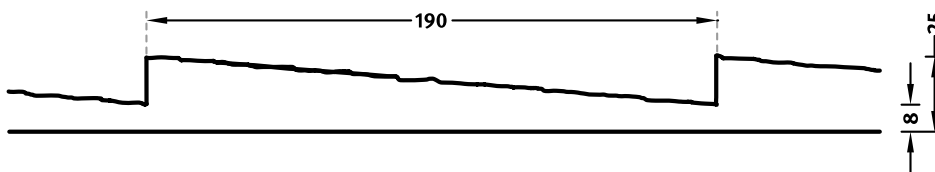

RECKLI 1/331 ETAMPES

A wood pattern with slightly tilted, equally wide boards. The horizontal alignment is reminiscent of a Swedish log-house.

DIMENSIONS

Uses	Dimensions (mm)	Order Number
100	-	-
50	▲ 950 × ► 5500	F 1331
10	▲ 950 × ► 5500	T 1331

100-timer formliners are supplied in an individual dimension within the maximum indicated dimensions.

The specified widths of the 10-timer and 50-timer formliners are a fixed dimension and ensure the continuity of the structure in the case of linear patterns. The longitudinal direction of the pattern is variable and can be ordered from 1 m up to the maximum dimension in 50 cm steps.