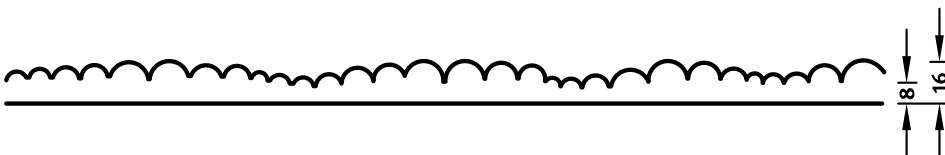

## 2/244 JAMAICA

Rolling shallow waves in quite a symmetrical spacing form the texture of the façade.

### DIMENSIONS

Uses	Dimensions (mm)	Order Number
100	▲ 5000 × ► 3000	C 2244
50	-	-
10	-	-

100-timer formliners are supplied in an individual dimension within the maximum indicated dimensions.

The specified widths of the 10-timer and 50-timer formliners are a fixed dimension and ensure the continuity of the structure in the case of linear patterns. The longitudinal direction of the pattern is variable and can be ordered from 1 m up to the maximum dimension in 50 cm steps.